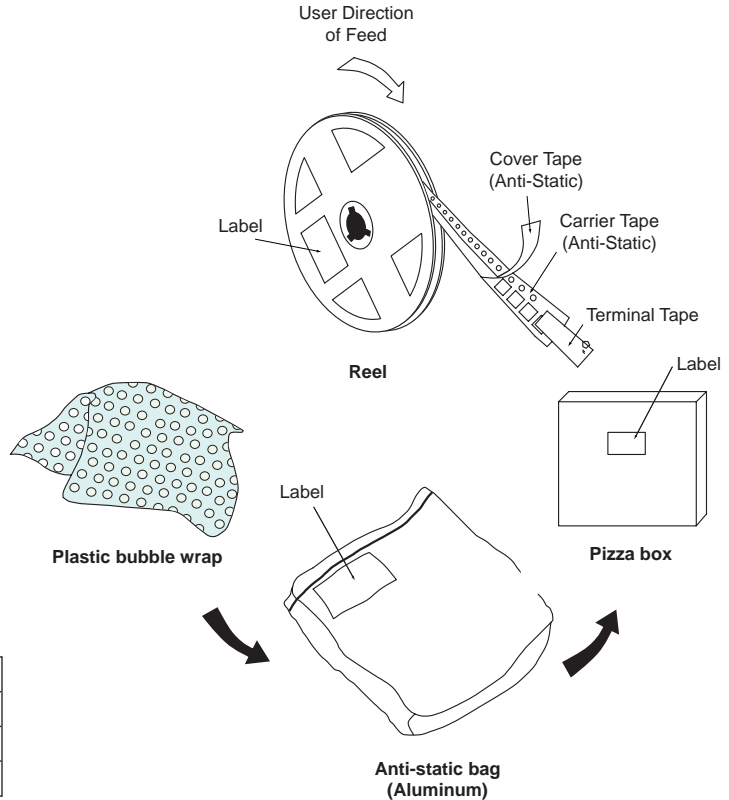

Item	Specification (Minimum)
Leader (Cover Tape with empty cavities)	350mm
Trailer (Cover Tape with empty cavities)	160mm
Terminal Tape	40mm
Anti-Static Cover	600mm

Package Orientation

Quantity per reel	1000
Reel per pizza box	1
Pizza boxes per carton	5
PCs/carton	5000

Tape and Reel Information for MSOP8L

Dim	Min	Max	Dim	Min	Max	Dim	Min	Max
A	11.7	12.3	F	1.95	2.05	N	13.0	14.0
B	7.90	8.10	H	1.50	1.70	t	0.25	0.35
C	1.70	1.80	J	1.50	1.60	V	79.5	80.5
D	5.45	5.55	L	177	179	W	12.4	13.9
E	3.9	4.1	M	2.00	2.50	Z	0.90	1.5