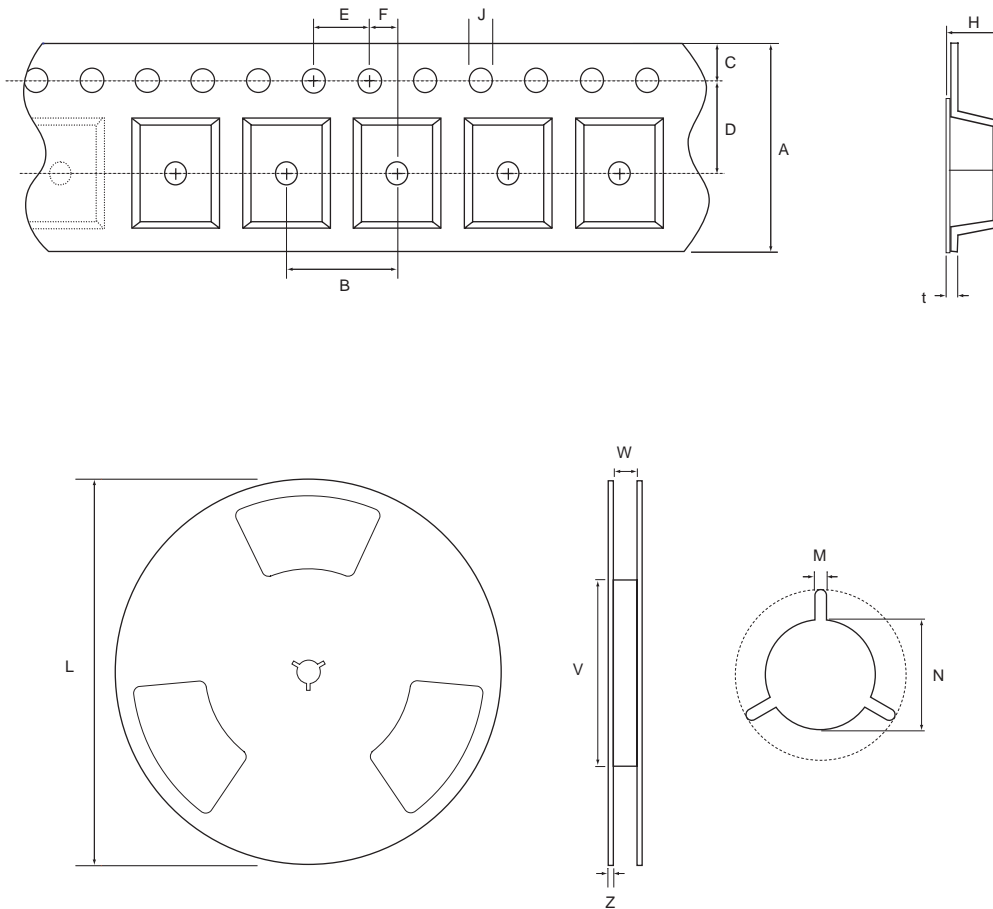

Tape and Reel Information for MSOP8L

Dim	Min	Max	Dim	Min	Max	Dim	Min	Max
A	11.7	12.3	F	1.95	2.05	N	13.0	14.0
B	7.90	8.10	H	1.50	1.70	t	0.25	0.35
C	1.70	1.80	J	1.50	1.60	V	79.5	80.5
D	5.45	5.55	L	177	179	W	12.4	13.9
E	3.9	4.1	M	2.00	2.50	Z	0.90	1.5

All measurements in millimeters.

Advanced Analogic Technologies, Inc.
830 E. Arques Avenue, Sunnyvale, CA 94085
Phone (408) 737-4600
Fax (408) 737-4611