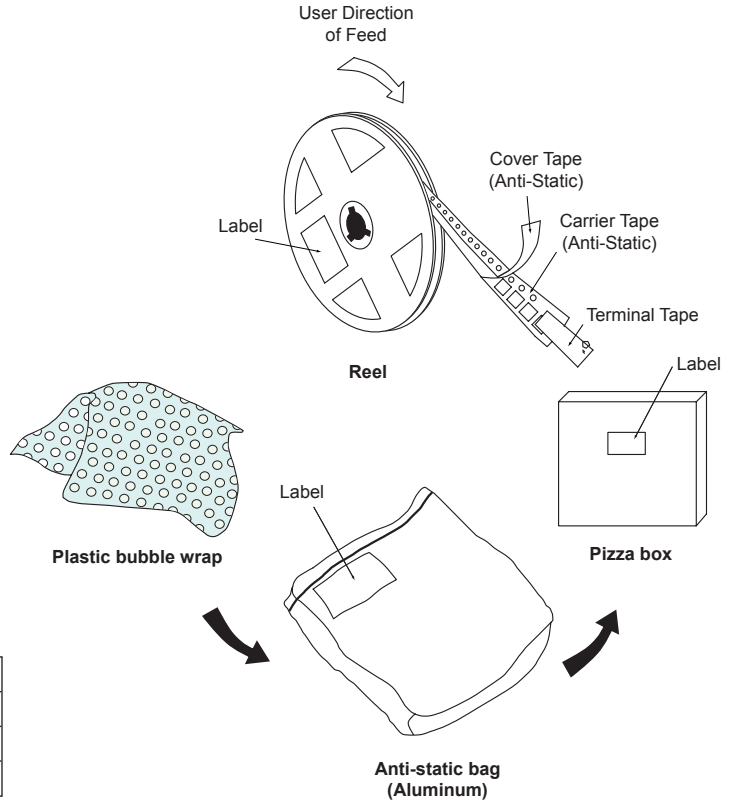

Item	Specification (Minimum)
Leader (Cover Tape with empty cavities)	350mm
Trailer (Cover Tape with empty cavities)	160mm
Terminal Tape	40mm

Package Orientation

Quantity per reel	1500
Reel per pizza box	1
Pizza boxes per carton	4
PCs/carton	6,000

Tape and Reel Information for QFN 3x3mm

Dim	Min	Max	Dim	Min	Max	Dim	Min	Max
A	11.7	12.3	F	1.95	2.05	N	12.8	13.5
B	7.9	8.1	H	1.1		t	0.25	0.35
C	1.74	1.76	J	1.4	1.6	V	54.5	55.5
D	5.45	5.55	L	177.5	178.5	W	12.40	12.55
E	4.0		M	1.5		Z	2.725	2.8