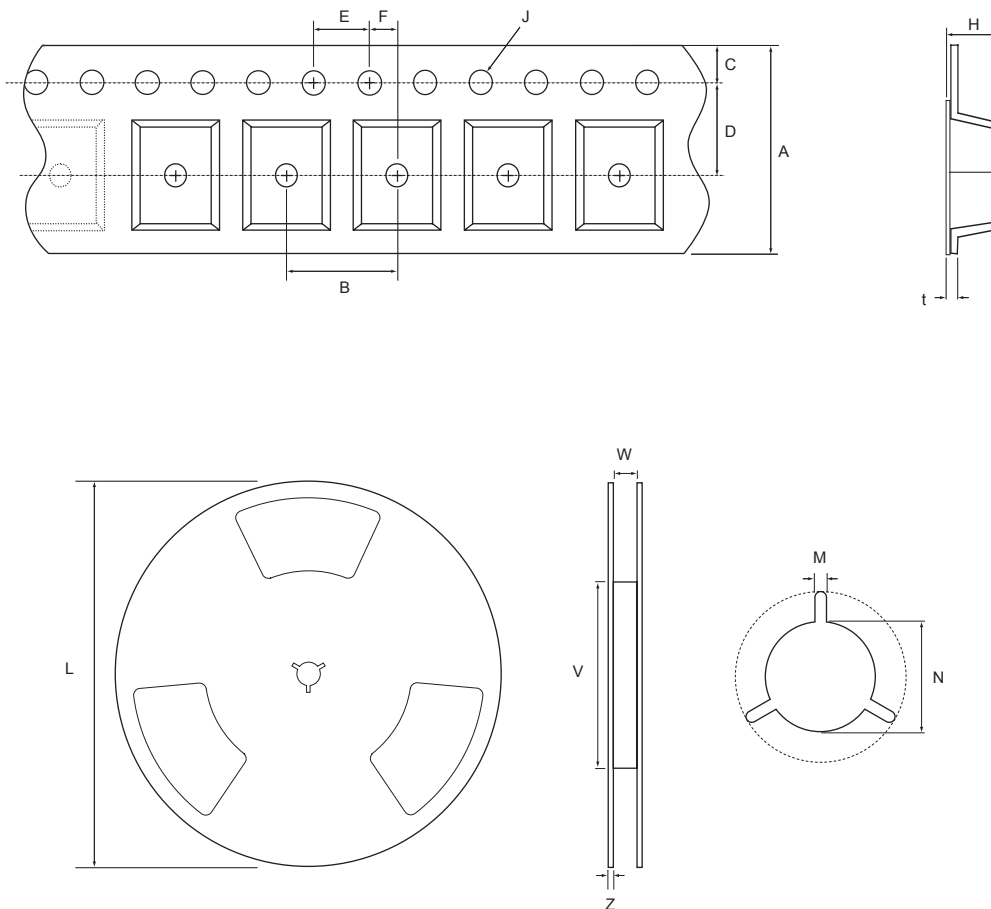

Tape and Reel Information for QFN 3x3mm

Dim	Min	Max	Dim	Min	Max	Dim	Min	Max
A	11.7	12.3	F	1.95	2.05	N	12.8	13.5
B	7.9	8.1	H	1.1		t	0.25	0.35
C	1.74	1.76	J	1.4	1.6	V	54.5	55.5
D	5.45	5.55	L	177.5	178.5	W	12.40	12.55
E	4.0		M	1.5		Z	2.725	2.8

All measurements in millimeters.

Advanced Analogic Technologies, Inc.
830 E. Arques Avenue, Sunnyvale, CA 94085
Phone (408) 737-4600
Fax (408) 737-4611