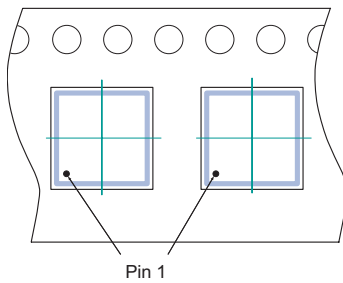

Item	Specification (Minimum)
Leader (Cover Tape with empty cavities)	350mm
Trailer (Cover Tape with empty cavities)	160mm
Terminal Tape	40mm

Package Orientation

Quantity per reel	1500
Reel per pizza box	1
Pizza boxes per carton	4
PCs/carton	6,000

Tape and Reel Information for QFN 3x3mm

Dim	Min	Max	Dim	Min	Max	Dim	Min	Max
A	11.7	12.3	F	1.95	2.05	N	12.8	13.5
B	7.9	8.1	H	1.1		t	0.25	0.35
C	1.74	1.76	J	1.4	1.6	V	54.5	55.5
D	5.45	5.55	L	177.5	178.5	W	12.40	12.55
E	4.0		M	1.5		Z	2.725	2.8