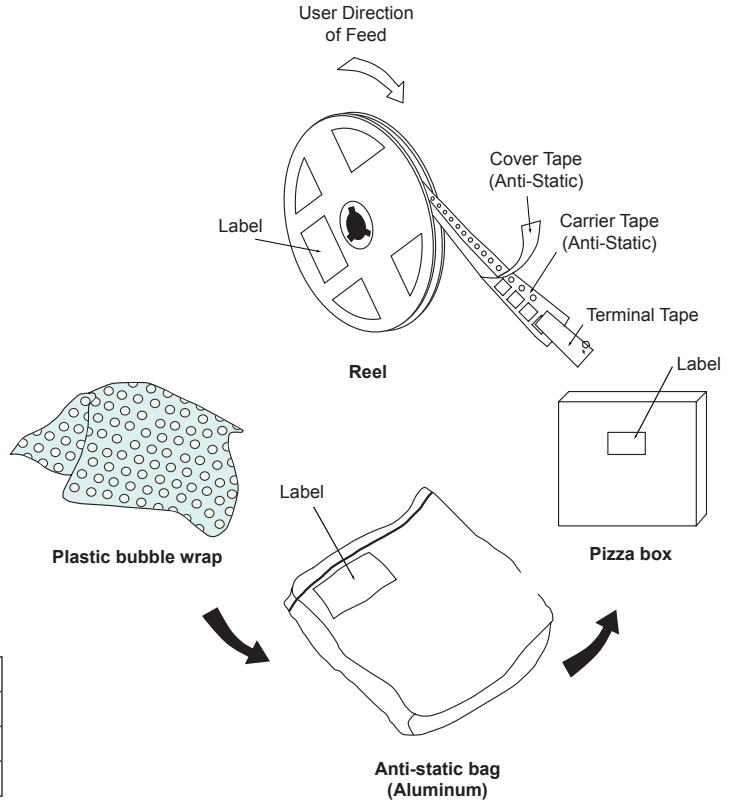

Item	Specification (Minimum)
Leader (Cover Tape with empty cavities)	350mm
Trailer (Cover Tape with empty cavities)	160mm
Terminal Tape	40mm
Anti-Static Cover	600mm

### Package Orientation

Quantity per reel	3000
Reel per pizza box	1
Pizza boxes per carton	5
PCs/carton	15,000

**Tape and Reel Information for SC59**

Dim	Min	Max	Dim	Min	Max	Dim	Min	Max
A	7.9	8.3	F	1.95	2.05	N	13.0	14.0
B	3.9	4.1	H	1.20	1.40	t	0.17	0.23
C	1.70	1.80	J	1.5	1.6	V	79.5	80.5
D	3.45	3.55	L	177	179	W	8.4	9.9
E	3.9	4.1	M	2.0	2.5	Z	0.9	1.5