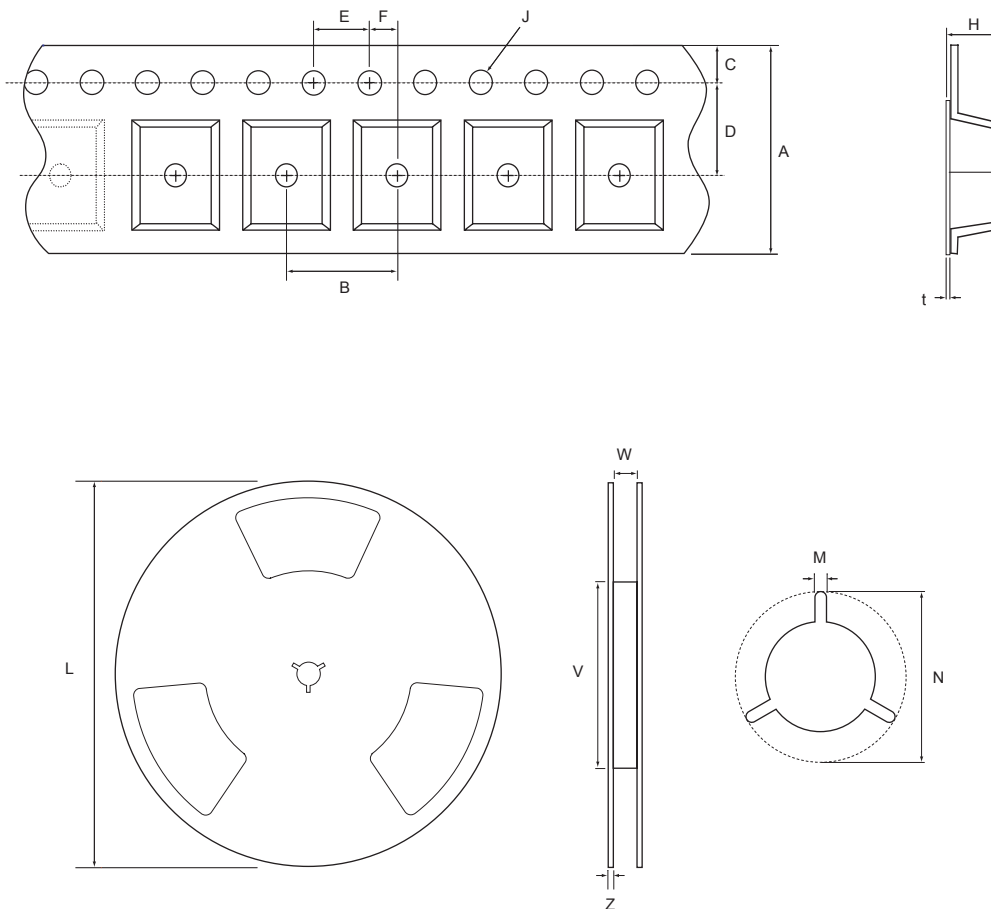

Tape and Reel Information for SC59

Dim	Min	Max	Dim	Min	Max	Dim	Min	Max
A	7.9	8.3	F	1.95	2.05	N	13.0	14.0
B	3.9	4.1	H	1.20	1.40	t	0.17	0.23
C	1.70	1.80	J	1.5	1.6	V	79.5	80.5
D	3.45	3.55	L	177	179	W	8.4	9.9
E	3.9	4.1	M	2.0	2.5	Z	0.9	1.5

All measurements in millimeters.

Advanced Analogic Technologies, Inc.
830 E. Arques Avenue, Sunnyvale, CA 94085
Phone (408) 737-4600
Fax (408) 737-4611