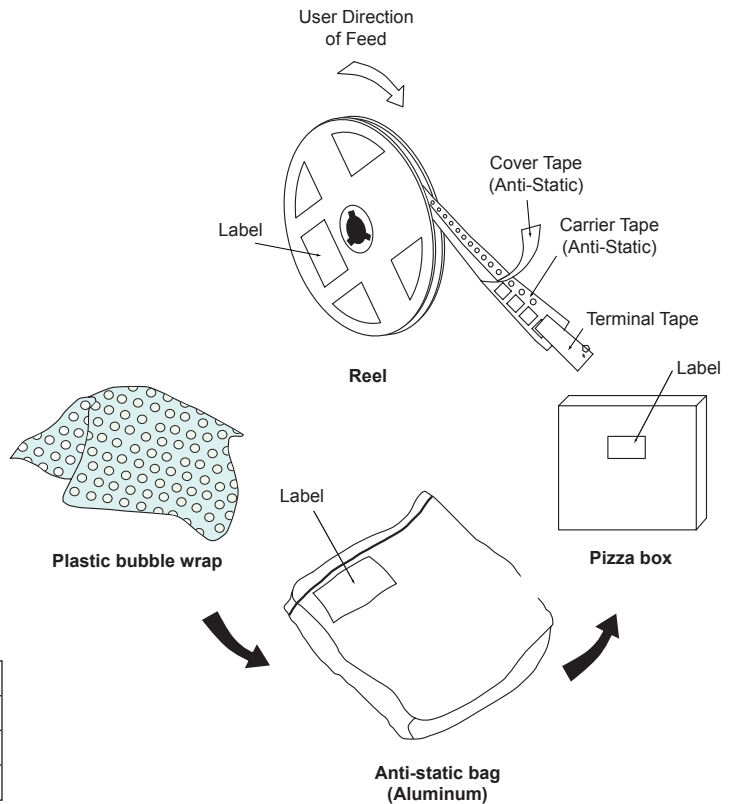

Item	Specification (Minimum)
Leader (Cover Tape with empty cavities)	200mm
Trailer (Cover Tape with empty cavities)	520mm
Terminal Tape	40mm
Anti-Static Cover	600mm

Package Orientation

Quantity per reel	2500
Reel per pizza box	1
Pizza boxes per carton	4
PCs/carton	10,000

Tape and Reel Information for SOP8L

Dim	Min	Max	Dim	Min	Max	Dim	Min	Max
A	11.7	12.3	F	1.95	2.05	N	12.8	13.5
B	7.9	8.1	H	2.00	2.20	t	0.25	0.35
C	1.65	1.85	J	1.5	1.6	V	100.0 REF	
D	5.45	5.55	L	330.0 REF		W	12.4	13.9
E	3.9	4.1	M	2.0	2.5	Z	0.9	1.5