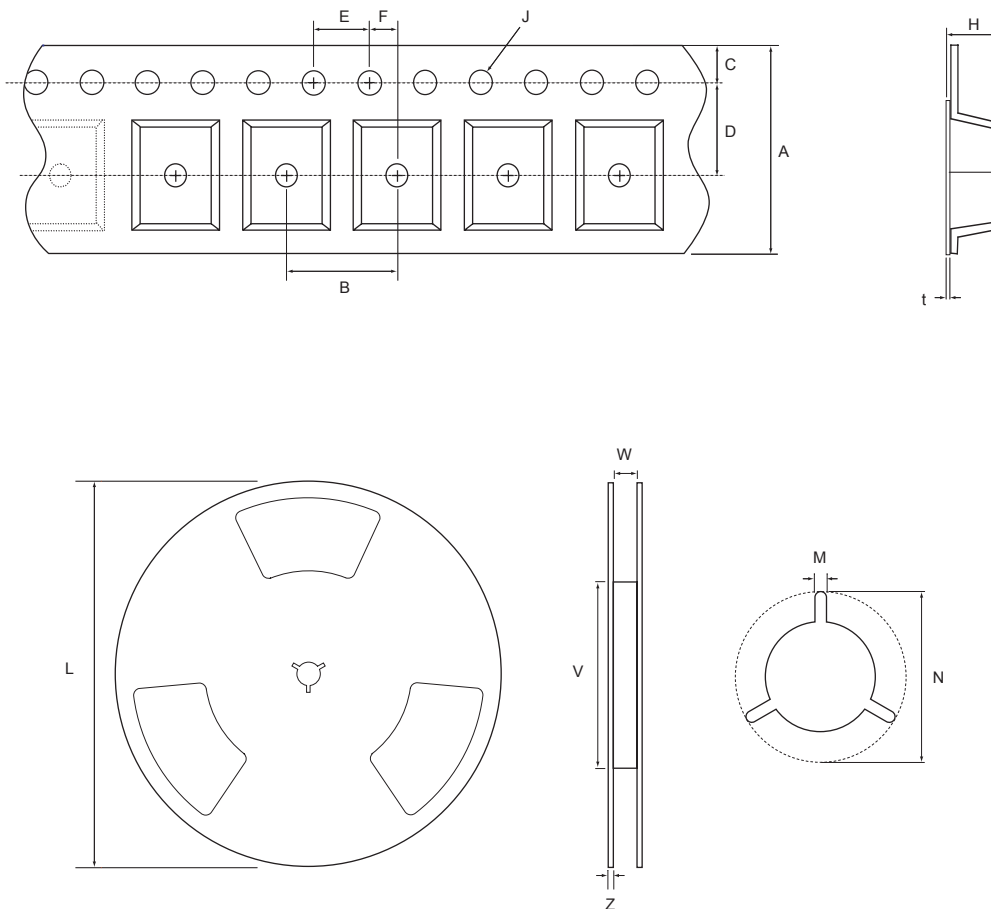

Tape and Reel Information for SOP8L

Dim	Min	Max	Dim	Min	Max	Dim	Min	Max
A	11.7	12.3	F	1.95	2.05	N	12.8	13.5
B	7.9	8.1	H	2.00	2.20	t	0.25	0.35
C	1.65	1.85	J	1.5	1.6	V	100.0 REF	
D	5.45	5.55	L	330.0 REF		W	12.4	13.9
E	3.9	4.1	M	2.0	2.5	Z	0.9	1.5

All measurements in millimeters.

Advanced Analogic Technologies, Inc.
830 E. Arques Avenue, Sunnyvale, CA 94085
Phone (408) 737-4600
Fax (408) 737-4611