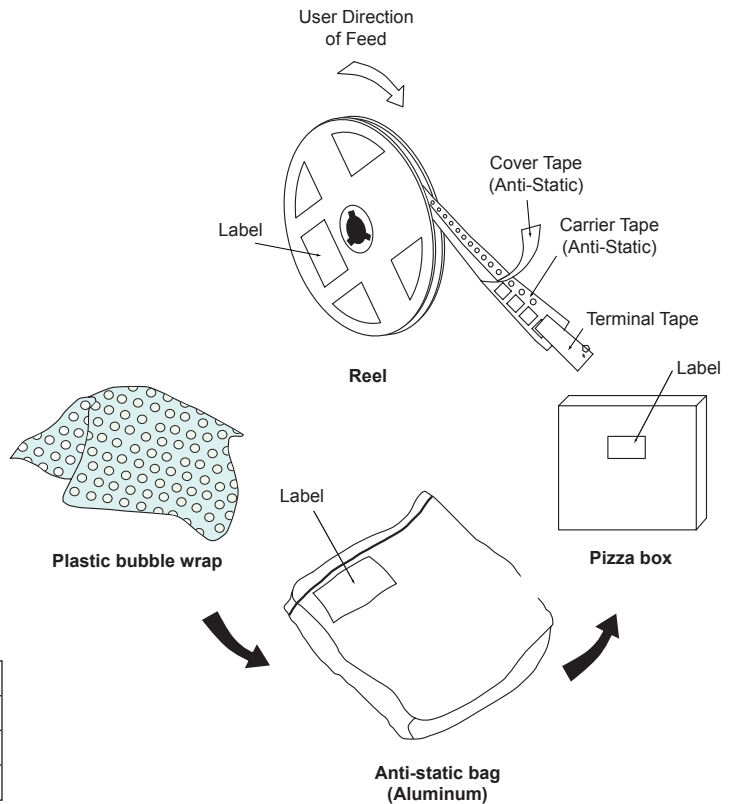

Item	Specification (Minimum)
Leader (Cover Tape with empty cavities)	350mm
Trailer (Cover Tape with empty cavities)	160mm
Terminal Tape	40mm
Anti-Static Cover	600mm

Package Orientation

Quantity per reel	3000
Reel per pizza box	1
Pizza boxes per carton	5
PCs/carton	15,000

Tape and Reel Information for SOT143

Dim	Min	Max	Dim	Min	Max	Dim	Min	Max
A	7.9	8.3	F	1.95	2.05	N	13.0	14.0
B	3.9	4.1	H	1.20	1.40	t	0.17	0.23
C	1.70	1.80	J	1.5	1.6	V	79.5	80.5
D	3.45	3.55	L	177	179	W	8.4	9.9
E	3.9	4.1	M	2.0	2.5	Z	0.9	1.5

All measurements in millimeters.