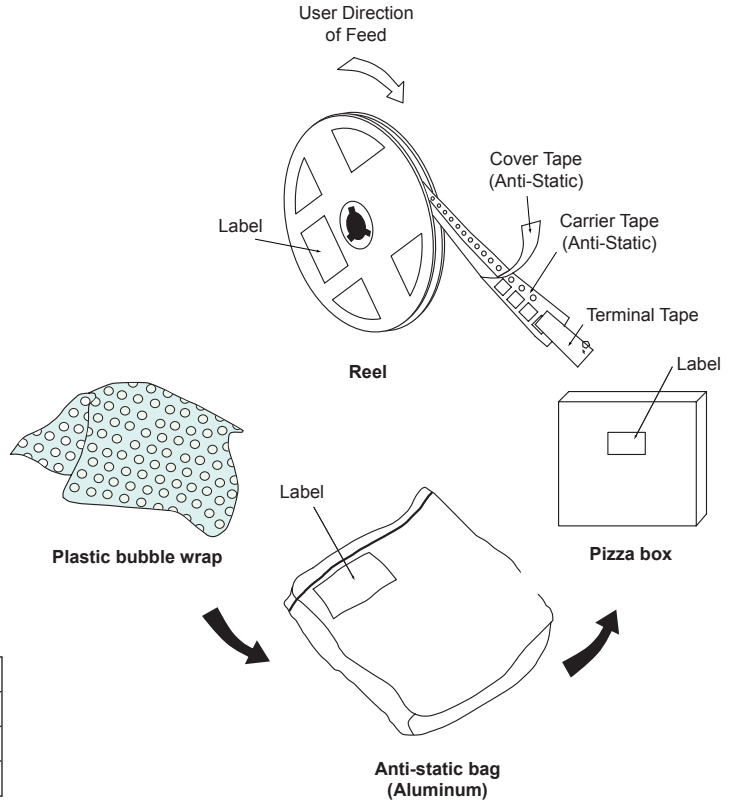

Item	Specification (Minimum)
Leader (Cover Tape with empty cavities)	350mm
Trailer (Cover Tape with empty cavities)	160mm
Terminal Tape	40mm
Anti-Static Cover	600mm

Package Orientation

Quantity per reel	3000
Reel per pizza box	1
Pizza boxes per carton	5
PCs/carton	15,000

Tape and Reel Information for SOT23-3L

Dim	Min	Max	Dim	Min	Max	Dim	Min	Max
A	7.9	8.3	F	1.95	2.05	N	13.0	14.0
B	3.9	4.1	H	1.20	1.40	t	0.17	0.23
C	1.70	1.80	J	1.5	1.6	V	79.5	80.5
D	3.45	3.55	L	177	179	W	8.4	9.9
E	3.9	4.1	M	2.0	2.5	Z	0.9	1.5

All measurements in millimeters.