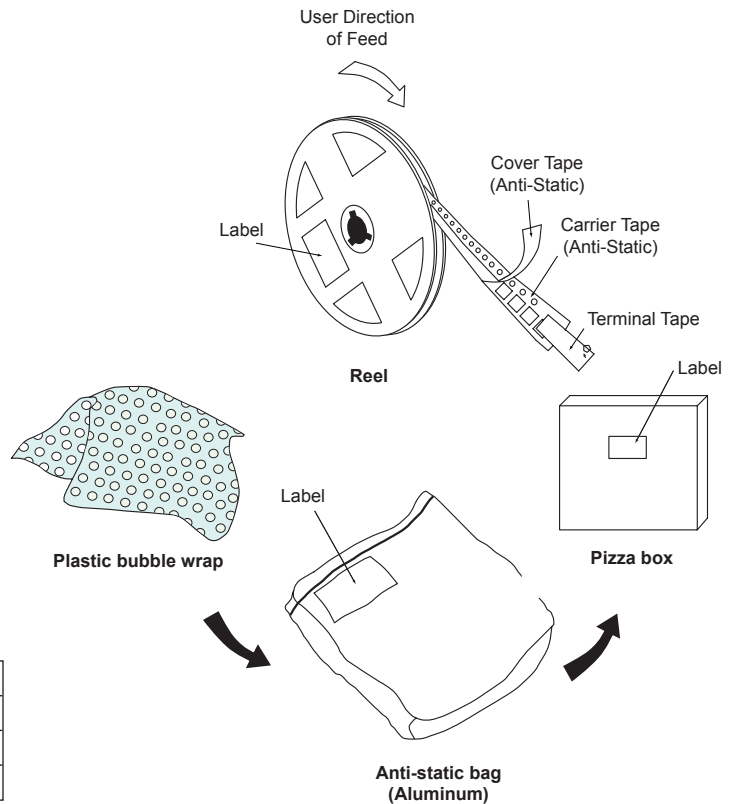

Item	Specification (Minimum)
Leader (Cover Tape with empty cavities)	350mm
Trailer (Cover Tape with empty cavities)	160mm
Terminal Tape	40mm
Anti-Static Cover	600mm

Package Orientation

Quantity per reel	1000
Reel per pizza box	1
Pizza boxes per carton	5
PCs/carton	5,000

Tape and Reel Information for SOT89

Dim	Min	Max	Dim	Min	Max	Dim	Min	Max
A	11.7	12.3	F	1.95	2.05	N	13.0	14.0
B	7.9	8.1	H	1.70	1.90	t	0.15	0.25
C	1.70	1.80	J	1.5	1.6	V	79.5	80.5
D	5.45	5.55	L	177	179	W	12.4	13.9
E	3.9	4.1	M	2.0	2.5	Z	0.9	1.5