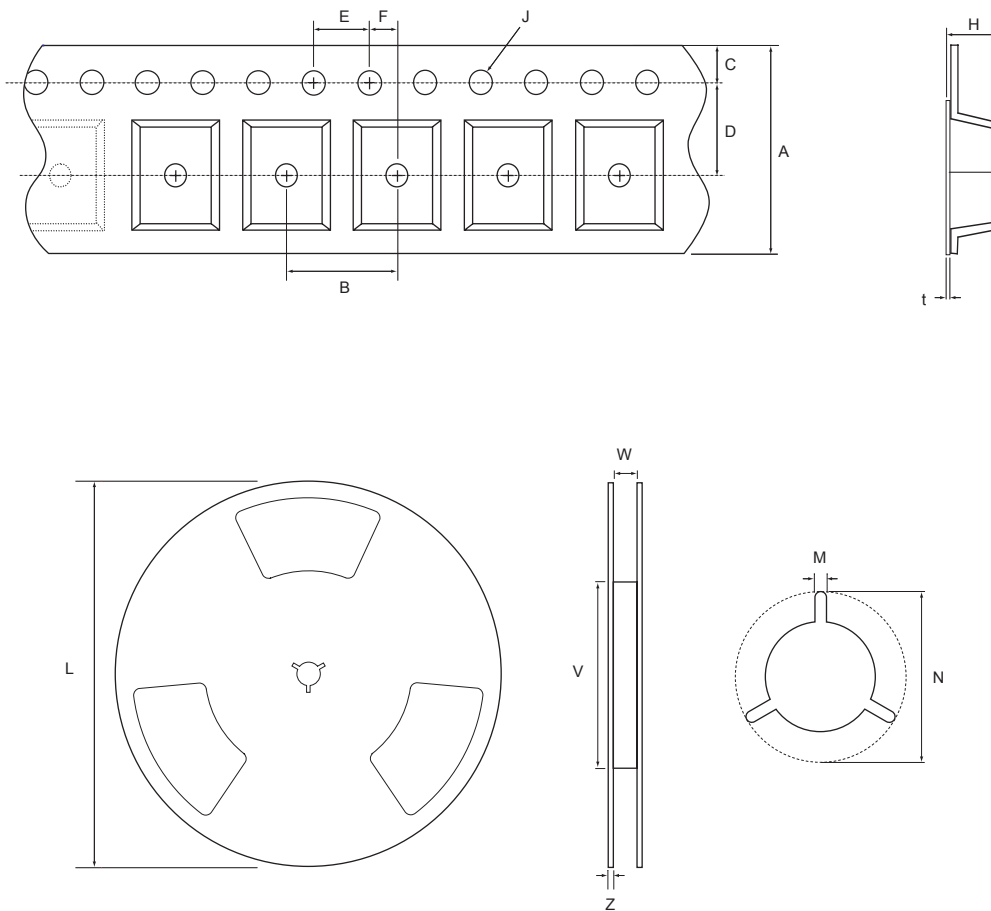

Tape and Reel Information for SOT89

Dim	Min	Max	Dim	Min	Max	Dim	Min	Max
A	11.7	12.3	F	1.95	2.05	N	13.0	14.0
B	7.9	8.1	H	1.70	1.90	t	0.15	0.25
C	1.70	1.80	J	1.5	1.6	V	79.5	80.5
D	5.45	5.55	L	177	179	W	12.4	13.9
E	3.9	4.1	M	2.0	2.5	Z	0.9	1.5

All measurements in millimeters.

Advanced Analogic Technologies, Inc.
830 E. Arques Avenue, Sunnyvale, CA 94085
Phone (408) 737-4600
Fax (408) 737-4611