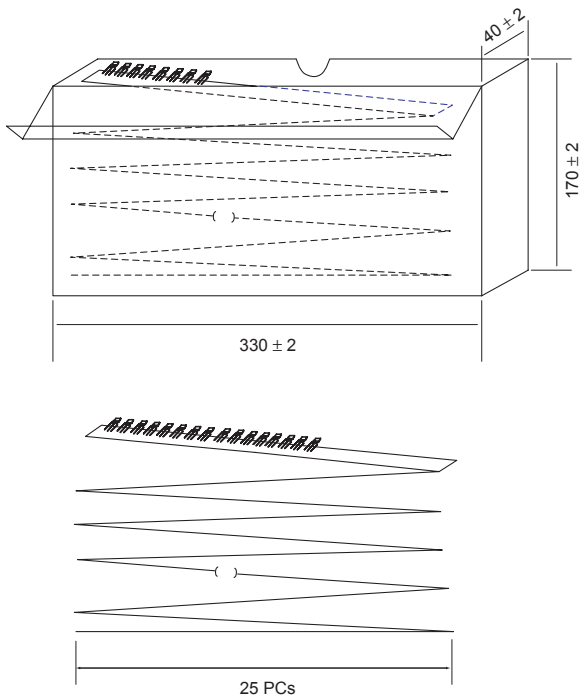

Inner Box with Tape

Carton with Inner Boxes

| | |
|------------------------|--------|
| Quantity per inner box | 2000 |
| Inner boxes per carton | 18 |
| PCs/carton | 36,000 |

Package Orientation