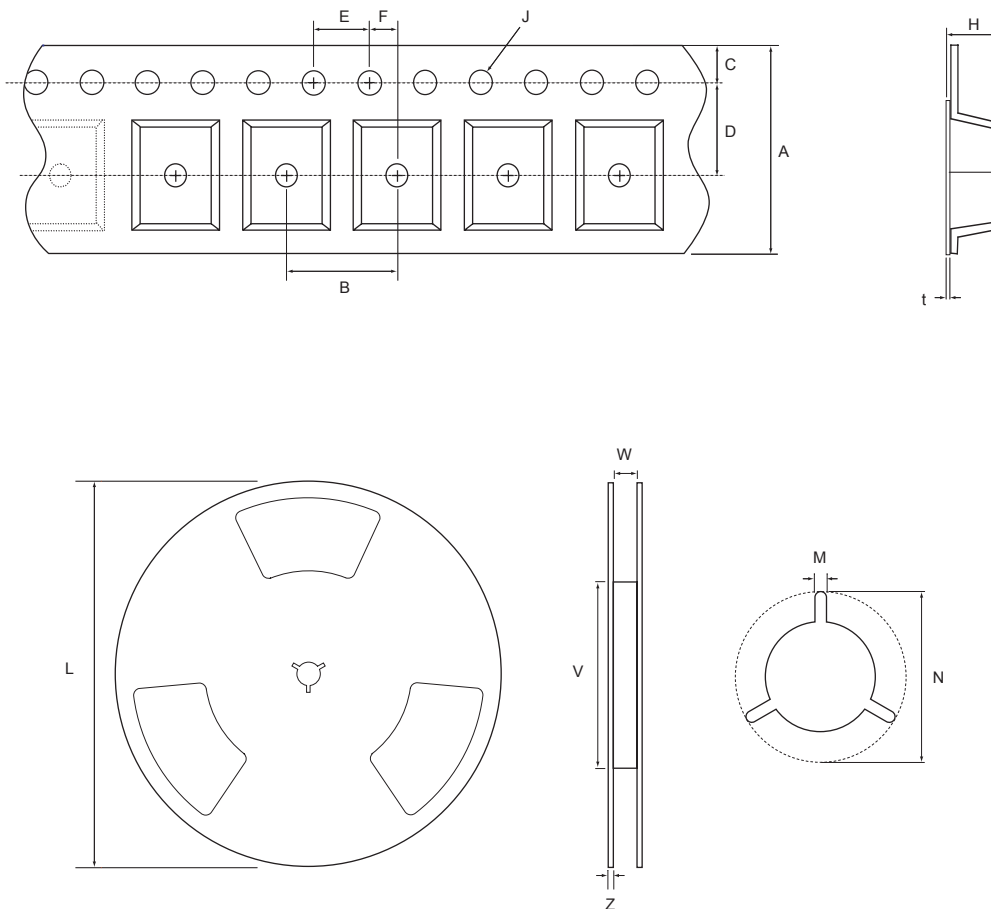

Tape and Reel Information for SC70JW-8

Dim	Min	Max	Dim	Min	Max	Dim	Min	Max
A	7.90	8.10	F	1.95	2.05	N	13.00	14.00
B	3.90	4.10	H	1.29	1.31	t	0.205	0.265
C	1.70	1.80	J	1.50	1.60	V	79.50	80.50
D	3.45	3.55	L	177	179	W	8.40	9.90
E	3.90	4.10	M	2.00	2.50	Z	0.90	1.50

All measurements in millimeters.

Advanced Analogic Technologies, Inc.
830 E. Arques Avenue, Sunnyvale, CA 94085
Phone (408) 737-4600
Fax (408) 737-4611