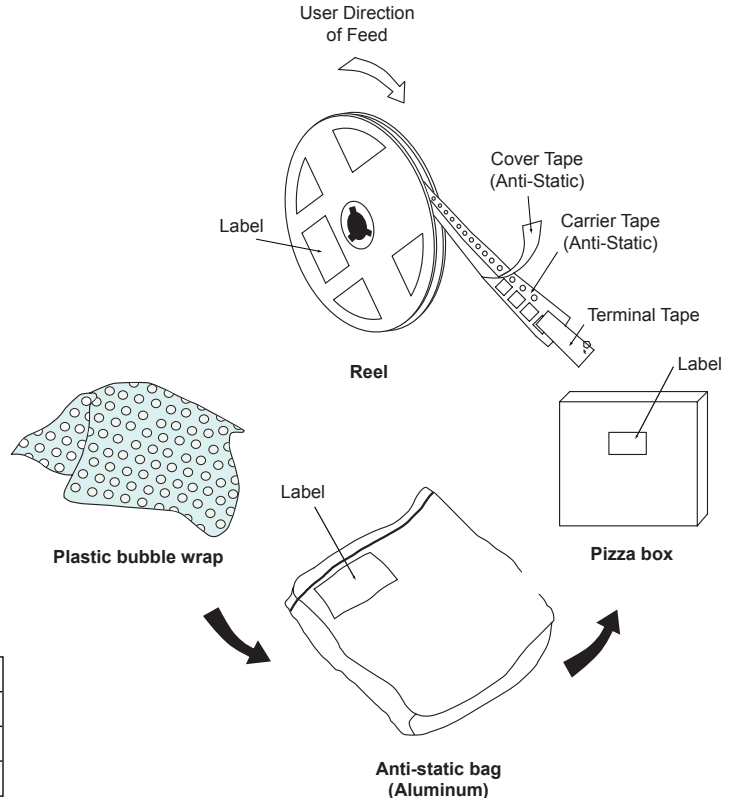

Item	Specification (Minimum)
Leader (Cover Tape with empty cavities)	350mm
Trailer (Cover Tape with empty cavities)	160mm
Terminal Tape	40mm
Anti-Static Cover	600mm

Package Orientation

Quantity per reel	3000
Reel per pizza box	1
Pizza boxes per carton	5
PCs/carton	15,000

Tape and Reel Information for SC70JW-8

Dim	Min	Max	Dim	Min	Max	Dim	Min	Max
A	7.90	8.10	F	1.95	2.05	N	13.00	14.00
B	3.90	4.10	H	1.29	1.31	t	0.205	0.265
C	1.70	1.80	J	1.50	1.60	V	79.50	80.50
D	3.45	3.55	L	177	179	W	8.40	9.90
E	3.90	4.10	M	2.00	2.50	Z	0.90	1.50